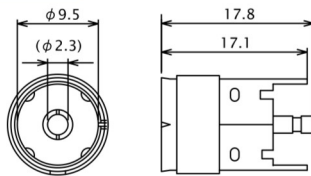

No. **MJ-092** PAL

CHASSIS MTG. COAXIAL SOCKET