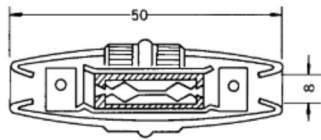

COAXIAL TV AERIAL WIRE CONNECTOR  
F MALE PLUG(SCREW TYPE) Color : Black & White

No. **MJ-055S** PAL

HF COAXIAL TV AERIAL WIRE CONNECTOR  
(SCREW TYPE) FEMALE

No. **MVA-5J** UNIVERSAL

COAXIAL CABLE JOINTER

No. **MP-150LE** PAL

COAXIAL TV AERIAL WIRE CONNECTOR PLUG  
ANGLE TYPE (screw type)

No. **MVA-4F** PAL-SECAM

COAX. ADAPTOR SECAM MALE TO PAL FEMALE

No. **MJ-015LE** PAL

COAXIAL TV AERIAL WIRE CONNECTOR FEMALE PLUG  
ANGLE TYPE (screw type)