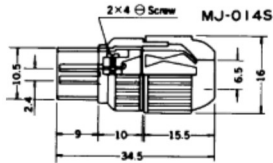

No. **MVA-5J** UNIVERSAL

COAXIAL TV AERIAL WIRE CONNECTOR
F MALE PLUG(SCREW TYPE) Color : Black & White