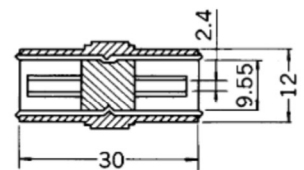

No. **MP-150LE** PAL

COAXIAL TV AERIAL WIRE CONNECTOR PLUG  
ANGLE TYPE (screw type)

No. **MVA-4F** PAL-SECAM

COAX. ADAPTOR SECAM MALE TO PAL FEMALE

No. **MJ-015LE** PAL

COAXIAL TV AERIAL WIRE CONNECTOR FEMALE PLUG  
ANGLE TYPE (screw type)

No. **MJ-091C** PAL

CHASSIS MTG. COAXIAL SOCKET

No. **MVA-1** PAL

COAXIAL WIRE ADAPTOR MALE TO MALE

No. **MJ-092** PAL

CHASSIS MTG. COAXIAL SOCKET

No. **MVA-3** PAL

COAXIAL WIRE ADAPTOR FEMALE TO FEMALE