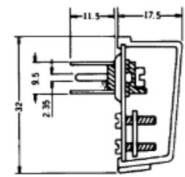

COAXIAL TV AERIAL WIRE CONNECTOR  
F MALE PLUG(SCREW TYPE) Color : Black & White

No. **MJ-055S** PAL

HF COAXIAL TV AERIAL WIRE CONNECTOR  
(SCREW TYPE) FEMALE

No. **MVA-5J** UNIVERSAL

COAXIAL CABLE JOINTER

No. **MP-150LE** PAL

COAXIAL TV AERIAL WIRE CONNECTOR PLUG  
ANGLE TYPE (screw type)

No. **MVA-4F** PAL-SECAM

COAX. ADAPTOR SECAM MALE TO PAL FEMALE

No. **MJ-015LE** PAL

COAXIAL TV AERIAL WIRE CONNECTOR FEMALE PLUG  
ANGLE TYPE (screw type)