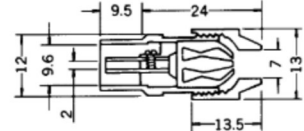

No. **MP-150LE** PAL

HF COAXIAL TV AERIAL WIRE CONNECTOR
(SCREW TYPE) FEMALE