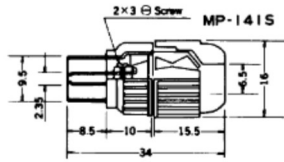

# T.V. & VIDEO CONNECTORS

No. **MP-141S** PAL

COAXIAL TV AERIAL WIRE CONNECTOR  
PLUG(SCREW TYPE) Color : Black & White

No. **MP-555S** PAL

HF COAXIAL TV AERIAL WIRE CONNECTOR  
(SCREW TYPE) MALE

No. **MJ-014S** PAL

COAXIAL TV AERIAL WIRE CONNECTOR  
F MALE PLUG(SCREW TYPE) Color : Black & White

No. **MJ-055S** PAL

HF COAXIAL TV AERIAL WIRE CONNECTOR  
(SCREW TYPE) FEMALE

No. **MVA-5J** UNIVERSAL

COAXIAL CABLE JOINTER

No. **MP-150LE** PAL

COAXIAL TV AERIAL WIRE CONNECTOR PLUG  
ANGLE TYPE (screw type)

No. **MVA-4F** PAL-SECAM

COAX. ADAPTOR SECAM MALE TO PAL FEMALE

No. **MJ-015LE** PAL

COAXIAL TV AERIAL WIRE CONNECTOR FEMALE PLUG  
ANGLE TYPE (screw type)