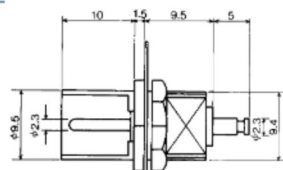

No. **MP-150LE** PAL

COAXIAL TV AERIAL WIRE CONNECTOR PLUG  
ANGLE TYPE (screw type)

No. **MVA-4F** PAL-SECAM

COAX. ADAPTOR SECAM MALE TO PAL FEMALE

No. **MJ-015LE** PAL

COAXIAL TV AERIAL WIRE CONNECTOR FEMALE PLUG  
ANGLE TYPE (screw type)

No. **MJ-091C** PAL

CHASSIS MTG. COAXIAL SOCKET

No. **MVA-1** PAL

COAXIAL WIRE ADAPTOR MALE TO MALE

No. **MJ-092** PAL

CHASSIS MTG. COAXIAL SOCKET

No. **MVA-3** PAL

COAXIAL WIRE ADAPTOR FEMALE TO FEMALE

No. **MJ-093P** PAL

CHASSIS MTG. COAXIAL MALE SOCKET

No. **MVA-3F** SECAM

COAXIAL WIRE ADAPTOR FEMALE TO FEMALE

No. **MVA-10S** PAL

COAXIAL ADAPTOR

No. **MVA-9S** PAL

COAXIAL ADAPTOR