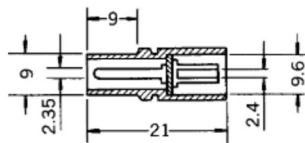

COAXIAL TV AERIAL WIRE CONNECTOR  
F MALE PLUG(SCREW TYPE) Color : Black & White

No. **MJ-055S** PAL

HF COAXIAL TV AERIAL WIRE CONNECTOR  
(SCREW TYPE) FEMALE

No. **MVA-5J** UNIVERSAL

COAXIAL CABLE JOINTER

No. **MP-150LE** PAL

COAXIAL TV AERIAL WIRE CONNECTOR PLUG  
ANGLE TYPE (screw type)

No. **MVA-4F** PAL-SECAM

COAX. ADAPTOR SECAM MALE TO PAL FEMALE

No. **MJ-015LE** PAL

COAXIAL TV AERIAL WIRE CONNECTOR FEMALE PLUG  
ANGLE TYPE (screw type)