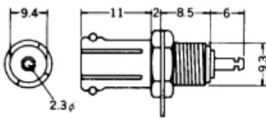

No. **MP-150LE** PAL

COAXIAL TV AERIAL WIRE CONNECTOR PLUG  
ANGLE TYPE (screw type)

No. **MVA-4F** PAL-SECAM

COAX. ADAPTOR SECAM MALE TO PAL FEMALE

No. **MJ-015LE** PAL

COAXIAL TV AERIAL WIRE CONNECTOR FEMALE PLUG  
ANGLE TYPE (screw type)

No. **MJ-091C** PAL

CHASSIS MTG. COAXIAL SOCKET

No. **MVA-1** PAL

COAXIAL WIRE ADAPTOR MALE TO MALE

No. **MJ-092** PAL

CHASSIS MTG. COAXIAL SOCKET

No. **MVA-3** PAL

COAXIAL WIRE ADAPTOR FEMALE TO FEMALE

No. **MJ-093P** PAL

CHASSIS MTG. COAXIAL MALE SOCKET

No. **MVA-3F** SECAM

COAXIAL WIRE ADAPTOR FEMALE TO FEMALE

No. **MVA-10S** PAL

COAXIAL ADAPTOR

No. **MVA-9S** PAL

COAXIAL ADAPTOR