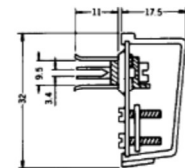

No. **MP-150LE** PAL

COAXIAL TV AERIAL WIRE CONNECTOR PLUG  
ANGLE TYPE (screw type)

No. **MVA-4F** PAL-SECAM

COAX. ADAPTOR SECAM MALE TO PAL FEMALE

No. **MJ-015LE** PAL

COAXIAL TV AERIAL WIRE CONNECTOR FEMALE PLUG  
ANGLE TYPE (screw type)

No. **MJ-091C** PAL

CHASSIS MTG. COAXIAL SOCKET

No. **MVA-1** PAL

COAXIAL WIRE ADAPTOR MALE TO MALE

No. **MJ-092** PAL

CHASSIS MTG. COAXIAL SOCKET

No. **MVA-3** PAL

COAXIAL WIRE ADAPTOR FEMALE TO FEMALE