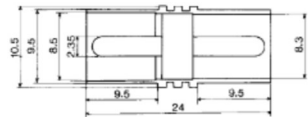

No. **MVA-3** PAL

COAXIAL WIRE ADAPTOR MALE TO MALE