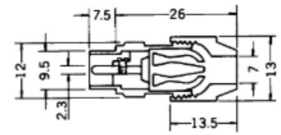

# T.V. & VIDEO CONNECTORS

No. **MP-141S** PAL

COAXIAL TV AERIAL WIRE CONNECTOR  
PLUG(SCREW TYPE) Color : Black & White

No. **MP-555S** PAL

HF COAXIAL TV AERIAL WIRE CONNECTOR  
(SCREW TYPE) MALE

No. **MJ-014S** PAL

No. **MP-150LE** PAL

COAXIAL TV AERIAL WIRE CONNECTOR PLUG  
ANGLE TYPE (screw type)

No. **MVA-4F** PAL-SECAM

COAX. ADAPTOR SECAM MALE TO PAL FEMALE

No. **MJ-015LE** PAL

COAXIAL TV AERIAL WIRE CONNECTOR FEMALE PLUG  
ANGLE TYPE (screw type)