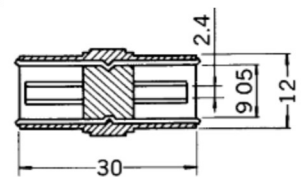

COAXIAL WIRE ADAPTOR FEMALE TO FEMALE