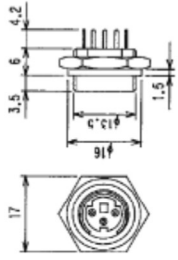

No. MP-371/9 ~ 10

MINI. CIRCULAR CONNECTOR SOLDER TYPE

No. of Contact	9P	10P
CONTACT CONFIGURATION		
Model	MP-371/9	MP-371/10

No. MJ-372/3 ~ 9

MINI DIN IN-LINE SOCKET

Arrange-ment of Contacts	MJ-372/3	MJ-372/4	MJ-372/5	MJ-372/6	MJ-372/7	MJ-372/8	MJ-372/9
Model	MJ-372/3	MJ-372/4	MJ-372/5	MJ-372/6	MJ-372/7	MJ-372/8	MJ-372/9

No. MP-371C

CABLE CLAMP FOR MP-371 & MJ-372
MP-371, MJ-372用コードクランプ

No. MJ-381/3 ~ 8

MINI DIN SOCKET PANEL MOUNT TYPE

Arrange-ment of Contacts	MJ-381/3	MJ-381/4	MJ-381/5	MJ-381/6	MJ-381/8
Model	MJ-381/3	MJ-381/4	MJ-381/5	MJ-381/6	MJ-381/8