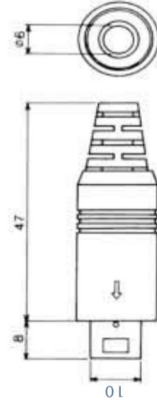

DIN PLUGS & JACKS

No. MP-371/3 ~ 8

MINI. CIRCULAR CONNECTOR SOLDER TYPE

No. of Contact	3P	4P	5P	6P	7P	8P
CONTACT CONFIGURATION						
Model	MP-371/3	MP-371/4	MP-371/5	MP-371/6	MP-371/7	MP-371/8

No. MP-374

MINI. CIRCULAR CONNECTOR 4P FOR S-VHS

No. MP-371/9 ~ 10

MINI. CIRCULAR CONNECTOR SOLDER TYPE

No. of Contact	9P	10P
CONTACT CONFIGURATION		
Model	MP-371/9	MP-371/10

No. MJ-372/3 ~ 9

MINI DIN IN-LINE SOCKET

Arrange-ment of Contacts	MJ-372/3	MJ-372/4	MJ-372/5	MJ-372/6	MJ-372/7	MJ-372/8	MJ-372/9
Model	MJ-372/3	MJ-372/4	MJ-372/5	MJ-372/6	MJ-372/7	MJ-372/8	MJ-372/9