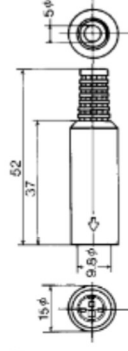

DIN PLUGS & JACKS

No. MP-371/3 ~ 8

MINI. CIRCULAR CONNECTOR SOLDER TYPE

No. of Contact	3P	4P	5P	6P	7P	8P
CONTACT CONFIGURATION						
Model	MP-371/3	MP-371/4	MP-371/5	MP-371/6	MP-371/7	MP-371/8

No. MP-374

MINI. CIRCULAR CONNECTOR 4P FOR S-VHS

No. MP-371/9 ~ 10

MINI. CIRCULAR CONNECTOR SOLDER TYPE

No. of Contact	9P	10P
CONTACT CONFIGURATION		
Model	MP-371/9	MP-371/10

No. MJ-372/3 ~ 9

MINI DIN IN-LINE SOCKET

Arrange-ment of Contacts	MJ-372/3	MJ-372/4	MJ-372/5	MJ-372/6	MJ-372/7	MJ-372/8	MJ-372/9
Model	MJ-372/3	MJ-372/4	MJ-372/5	MJ-372/6	MJ-372/7	MJ-372/8	MJ-372/9

No. MP-371C

CABLE CLAMP FOR MP-371 & MJ-372
MP-371, MJ-372用コードクランプ

No. MJ-381/3 ~ 8

MINI DIN SOCKET PANEL MOUNT TYPE

Arrange-ment of Contacts	MJ-381/3	MJ-381/4	MJ-381/5	MJ-381/6	MJ-381/8
Model	MJ-381/3	MJ-381/4	MJ-381/5	MJ-381/6	MJ-381/8