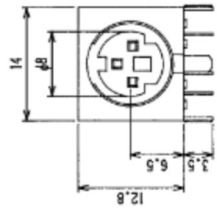

No. MP-371C

CABLE CLAMP FOR MP-371 & MJ-372
MP-371, MJ-372用コードクランプ

No. MJ-381/3 ~ 8

MINI DIN SOCKET PANEL MOUNT TYPE

Arrange-ment of Contacts	MJ-381/3	MJ-381/4	MJ-381/5	MJ-381/6	MJ-381/8
Model	MJ-381/3	MJ-381/4	MJ-381/5	MJ-381/6	MJ-381/8

No. MJ-373/3 ~ 9

MINI DIN SOCKET SERIES

Arrange-ment of Contacts	MJ-373/3	MJ-373/4	MJ-373/5	MJ-373/6	MJ-373/7	MJ-373/8	MJ-373/9
Model	MJ-373/3	MJ-373/4	MJ-373/5	MJ-373/6	MJ-373/7	MJ-373/8	MJ-373/9