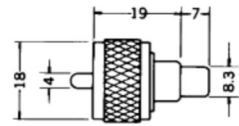

## No. MR-581J

PL-259(UHF)PLUG TO RCA JACK