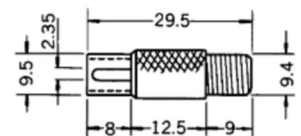

No. MPC-716PF

PAL PLUG TO F JACK