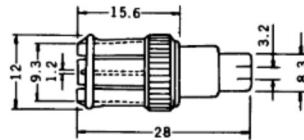

No. MR-559F

F TYPE QUICK PLUG TO RCA JACK