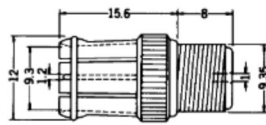

No. MP-557F

F TYPE QUICK ADAPTOR