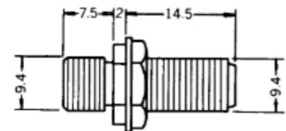

No. MR-583

F TYPE SOCKET