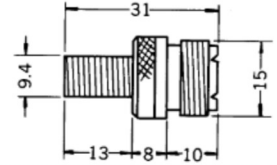

COAXIAL CONNECTORS & ADAPTORS

No. MR-580FJ

UHF PLUG TO F JACK

No. MR-581J

PL-259(UHF)PLUG TO RCA JACK

No. MR-574FP

F PLUG TO UHF JACK

No. MR-574FJ

F JACK TO UHF JACK

No. MP-557F

F TYPE QUICK ADAPTOR

No. MR-582

ADAPTOR F PLUG TO PAL JACK

No. MR-559F

F TYPE QUICK PLUG TO RCA JACK

No. MR-584J

F TYPE PANEL MOUNT SOCKET

No. MPC-733F

F TYPE QUICK CONNECTOR FOR RG58

No. MR-583

F TYPE SOCKET

No. MPC-734F

F TYPE QUICK CONNECTOR FOR RG58

No. MPC-739F

F TYPE CONNECTOR

No. MPC-715RP

RCA PLUG TO F PLUG

No. MPC-715RJ

RCA PLUG TO F JACK

No. MPC-715FJ

RCA JACK TO JACK

No. MPC-716PF

PAL PLUG TO F JACK

No. MPC-735BF

F JACK TO BNC JACK

No. MPC-716RP

PAL PLUG TO RCA JACK