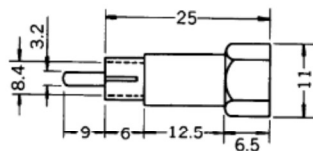

No. MPC-715RP

RCA PLUG TO F PLUG