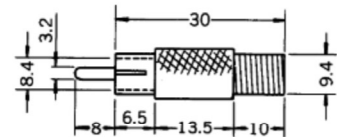

No. MPC-715RJ

RCA PLUG TO F JACK