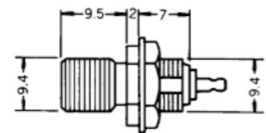

No. MR-584J

F TYPE PANEL MOUNT SOCKET