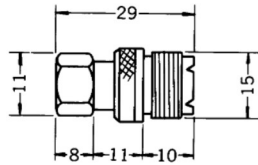

No. MR-574FP

F PLUG TO UHF JACK