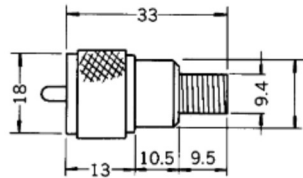

## No. MR-581J

PL-259(UHF)PLUG TO RCA JACK