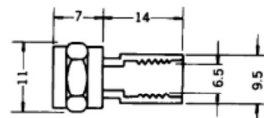

No. MPC-734F

F TYPE QUICK CONNECTOR FOR RG58