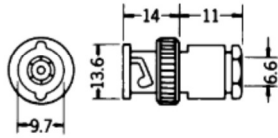

COAXIAL CONNECTORS & ADAPTORS

No. MNC-600AB

INSULATED BNC RECEPTACLE

No. MNC-541

BNC STRAIGHT ADAPTOR MALE TO MALE

No. MR-598C

CRIMP TYPE BNC CONNECTOR

No. MNC-532L

BNC ELBOW ADAPTOR

No. MNC-576

BNC PLUG

No. MNC-533T

BNC T-ADAPTOR

No. MNC-577

BNC PLUG TO F JACK.

No. MNC-540

BNC STRAIGHT ADAPTOR FEMALE TO FEMALE

No. MNC-578

BNC PLUG TO RCA JACK.

No. MNC-534T

T-ADAPTOR, THREE BNC FEMALES

No. MNC-542

RCA TO BNC JACK

No. MNC-542FP