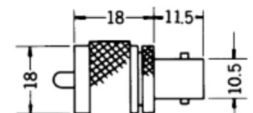

No. MNC-580

PL-259 TO BNC JACK