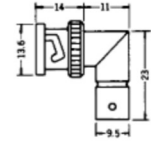

COAXIAL CONNECTORS & ADAPTORS

No. MNC-600AB

INSULATED BNC RECEPTACLE

No. MNC-541

BNC STRAIGHT ADAPTOR MALE TO MALE

No. MR-598C

CRIMP TYPE BNC CONNECTOR

No. MNC-532L

BNC ELBOW ADAPTOR

No. MNC-576

BNC PLUG

No. MNC-533T

BNC T-ADAPTOR

No. MNC-577

BNC PLUG TO F JACK.

No. MNC-540

BNC STRAIGHT ADAPTOR FEMALE TO FEMALE

No. MNC-578

BNC PLUG TO RCA JACK.

No. MNC-534T

T-ADAPTOR, THREE BNC FEMALES

No. MNC-542

RCA TO BNC JACK

No. MNC-542FP