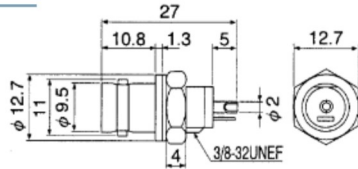

COAXIAL CONNECTORS & ADAPTORS

No. MNC-600AB

INSULATED BNC RECEPTACLE