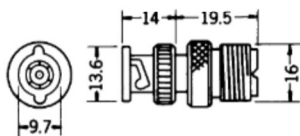

BNC STRAIGHT ADAPTOR FEMALE TO FEMALE

No. MNC-578

BNC PLUG TO RCA JACK.

No. MNC-534T

T-ADAPTOR, THREE BNC FEMALES

No. MNC-542

RCA TO BNC JACK

No. MNC-542FP

F PLUG TO BNC JACK

No. MR-587/6 (PL-259)

UHF CONNECTOR

No. MR-587/9 (PL-259)

UHF CONNECTOR

No. MNC-575

BNC PLUG TO PL-259 JACK.

No. MNC-580

PL-259 TO BNC JACK

No. MR-574C

ADAPTOR RCA PLUG TO FEMALE PL-259

No. MR-590

METAL ADAPTOR : Coupled coaxial cable connector