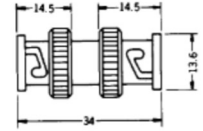

COAXIAL CONNECTORS & ADAPTORS

No. MNC-600AB

INSULATED BNC RECEPTACLE

No. MNC-541

BNC STRAIGHT ADAPTOR MALE TO MALE

No. MR-598C

CRIMP TYPE BNC CONNECTOR

No. MNC-532L

BNC ELBOW ADAPTOR

No. MNC-576

BNC PLUG

No. MNC-533T

BNC T-ADAPTOR

No. MNC-577

BNC PLUG TO F JACK.

No. MNC-540

BNC STRAIGHT ADAPTOR FEMALE TO FEMALE

No. MNC-578

BNC PLUG TO RCA JACK.

No. MNC-534T

T-ADAPTOR, THREE BNC FEMALES

No. MNC-542

RCA TO BNC JACK

No. MNC-542FP