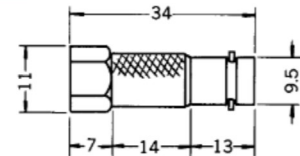

BNC STRAIGHT ADAPTOR FEMALE TO FEMALE

No. MNC-578

BNC PLUG TO RCA JACK.

No. MNC-534T

T-ADAPTOR, THREE BNC FEMALES

No. MNC-542

RCA TO BNC JACK

No. MNC-542FP

F PLUG TO BNC JACK

No. MR-587/6 (PL-259)

UHF CONNECTOR

No. MR-587/9 (PL-259)

UHF CONNECTOR

No. MNC-575

BNC PLUG TO PL-259 JACK.

No. MNC-580