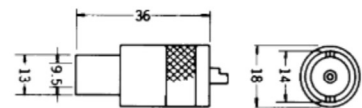

BNC STRAIGHT ADAPTOR FEMALE TO FEMALE

No. MNC-578

BNC PLUG TO RCA JACK.

No. MNC-534T

T-ADAPTOR, THREE BNC FEMALES

No. MNC-542

RCA TO BNC JACK

No. MNC-542FP

F PLUG TO BNC JACK

No. MR-587/6 (PL-259)

UHF CONNECTOR

No. MR-587/9 (PL-259)

UHF CONNECTOR

No. MNC-575

BNC PLUG TO PL-259 JACK.

No. MNC-580