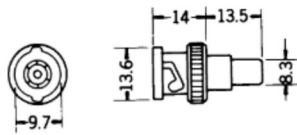

BNC ELBOW ADAPTOR

No. MNC-576

BNC PLUG

No. MNC-533T

BNC T-ADAPTOR

No. MNC-577

BNC PLUG TO F JACK.

No. MNC-540

BNC STRAIGHT ADAPTOR FEMALE TO FEMALE

No. MNC-578

BNC PLUG TO RCA JACK.

No. MNC-534T

T-ADAPTOR, THREE BNC FEMALES

No. MNC-542

RCA TO BNC JACK

No. MNC-542FP