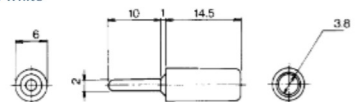

BANANA JACK
Colors : Black & Red

No. MK-632

BANANA PLUG TYPE TEST LEAD SET

No. MK-630

PIN TIP TYPE TEST LEAD SET

No. MK-616

MICRO TEST PIN TIP PLUG
Colors : Red, Black, Yellow, Green, Blue and White

No. MK-617