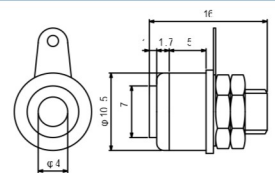

No. MK-626

BANANA JACK
Colors : Black & Red