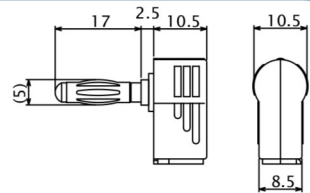

BANANA PLUG w/Long Handle
Colors : Black & Red

No. MK-624

BANANA PLUG w/Long Handle
Colors : Black & Red

No. MK-621L

BANANA PLUG
Colors : Black & Red

No. MK-628

BANANA JACK
Colors : Black & Red

No. MK-626