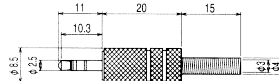

3-CONDUCTOR SUB-MINIATURE PLUGS

φ2.5-3極超小形単頭プラグ

No. MP-026L (2.5φ-3極)

3-CONDUCTOR SUB-MINIATURE PLUG
w/shielded handle
STEREO