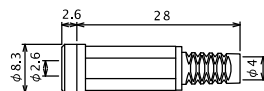

φ2.5-3極超小形単頭ジャック

No. MJ-0253S (2.5φ-3極)

3-CONDUCTOR SUB-MINIATURE INLINE JACK
STEREO