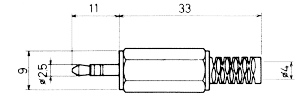

No. MP-025MH (2.5φ-3極)

3-CONDUCTOR SUB-MINIATURE PLUG
STEREO