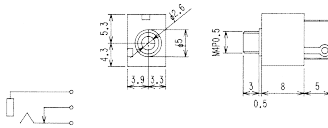

No. MJ-255 (2.5φ-2極)

PANEL MOUNT SUB-MINIATURE JACK
MONO