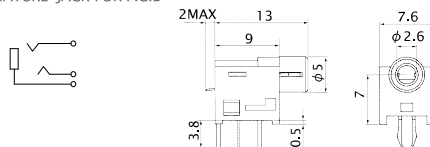

No. MJ-3625 (2.5φ-3極)

3-CONDUCTOR SUB-MINIATURE JACK FOR P.C.B.
STEREO