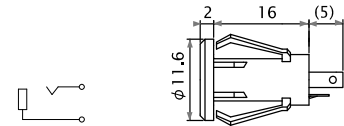

No. MJ-165SP (2.5φ-2極)

SNAP-IN MOUNT SUB-MINIATURE JACK
MONO