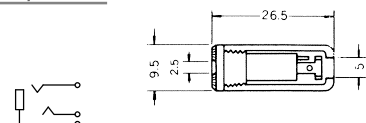

No. MJ-071 (2.5φ-3極)

SUB-MINIATURE INLINE JACK
STEREO