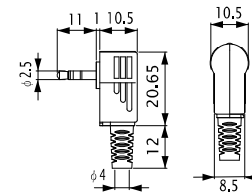

No. MP-023LN (2.5φ-3極)

3-CONDUCTOR SUB-MINIATURE RIGHT ANGLE PLUG
STEREO