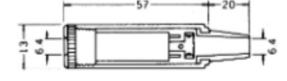

3-CONDUCTOR 1/4" PHONE INLINE JACK
STEREO