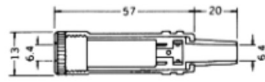

3-CONDUCTOR 1/4" PHONE INLINE JACK
w/shielded handle
STEREO

No.MJ-175AN (6.3φ-3極)

3-CONDUCTOR 1/4" PHONE INLINE JACK
STEREO

No.MJ-117AN (6.3φ-3極)

3-CONDUCTOR 1/4" PHONE INLINE JACK
STEREO

No.MJ-177AN (6.3φ-3極)