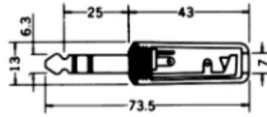

3-CONDUCTOR 1/4" PHONE PLUGS & JACKS

φ6.3 - 3極大型単頭プラグ・ジャック

No.MP-119B (6.3φ-3極)

3-CONDUCTOR 1/4" PHONE PLUG.
STEREO