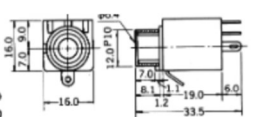

3-CONDUCTOR PANEL MOUNT 1/4" PHONE JACK
W/ISOLATED BUSHING (パネル絶縁タイプ)
STEREO