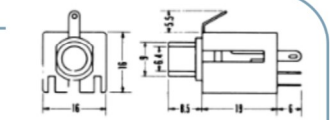

3-CONDUCTOR 1/4" PHONE INLINE JACK
w/shielded handle
STEREO

No.MJ-161M (6.3φ-3極)

3-CONDUCTOR PANEL MOUNT 1/4" PHONE JACK
STEREO

No.MJ-178M (6.3φ-3極)

3-CONDUCTOR PANEL MOUNT 1/4" PHONE JACK
STEREO

No.MJ-187 (6.3φ-3極)

3-CONDUCTOR OPEN CIRCUIT JACK
STEREO

No.MJ-189 (6.3φ-3極)

3-CONDUCTOR PANEL MOUNT 1/4" PHONE JACK
STEREO

No.MJ-187LP (6.3φ-3極)

3-CONDUCTOR PANEL MOUNT 1/4" PHONE JACK
W/ISOLATED BUSHING (パネル絶縁タイプ)
STEREO

No.MJ-189LP (6.3φ-3極)