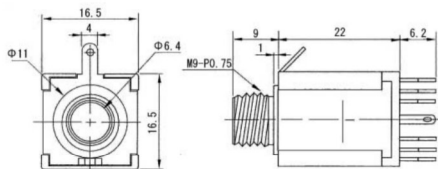

3-CONDUCTOR PANEL MOUNT 1/4" PHONE JACK
W/ISOLATED BUSHING (パネル絶縁タイプ)
STEREO

3-CONDUCTOR PANEL MOUNT 1/4" PHONE JACK
W/ISOLATED BUSHING (パネル絶縁タイプ)
STEREO

3-CONDUCTOR PANEL MOUNT 1/4" PHONE JACK
STEREO