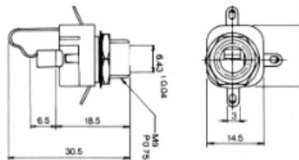

3-CONDUCTOR PANEL MOUNT 1/4" PHONE JACK
STEREO