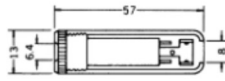

No.MP-128L (6.3φ-3極)

3-CONDUCTOR 1/4" RIGHT ANGLE PHONE PLUG.
STEREO

No.MJ-175MN (6.3φ-3極)

3-CONDUCTOR 1/4" PHONE INLINE JACK
STEREO

No.MJ-117MM (6.3φ-3極)

3-CONDUCTOR 1/4" PHONE INLINE JACK
STEREO

No.MJ-177MSN (6.3φ-3極)