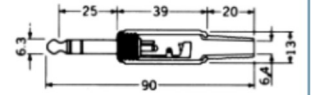

3-CONDUCTOR 1/4" PHONE PLUG.
STEREO