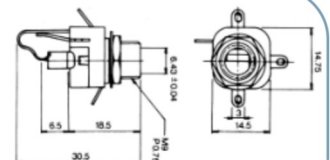

3-CONDUCTOR 1/4" PHONE INLINE JACK
w/shielded handle
STEREO

No.MJ-161M (6.3φ-3極)

3-CONDUCTOR PANEL MOUNT 1/4" PHONE JACK
STEREO

No.MJ-178M (6.3φ-3極)

3-CONDUCTOR PANEL MOUNT 1/4" PHONE JACK
STEREO

No.MJ-187 (6.3φ-3極)

3-CONDUCTOR OPEN CIRCUIT JACK
STEREO

No.MJ-189 (6.3φ-3極)

3-CONDUCTOR PANEL MOUNT 1/4" PHONE JACK
STEREO

No.MJ-187LP (6.3φ-3極)

3-CONDUCTOR PANEL MOUNT 1/4" PHONE JACK
W/ISOLATED BUSHING (パネル絶縁タイプ)
STEREO

No.MJ-189LP (6.3φ-3極)