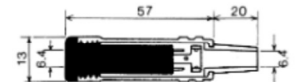

3-CONDUCTOR 1/4" PHONE INLINE JACK
w/shielded handle
STEREO