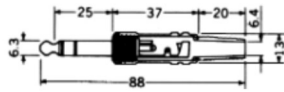

No.MP-128L (6.3φ-3極)

3-CONDUCTOR 1/4" RIGHT ANGLE PHONE PLUG.
STEREO

No.MJ-175MN (6.3φ-3極)

3-CONDUCTOR 1/4" PHONE INLINE JACK
STEREO

No.MJ-117MM (6.3φ-3極)

3-CONDUCTOR 1/4" PHONE INLINE JACK
STEREO

No.MJ-177MSN (6.3φ-3極)