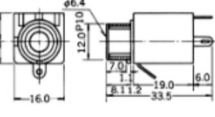

3-CONDUCTOR OPEN CIRCUIT JACK
STEREO

No.MJ-189 (6.3φ-3極)

3-CONDUCTOR PANEL MOUNT 1/4" PHONE JACK
STEREO

No.MJ-187LP (6.3φ-3極)

3-CONDUCTOR PANEL MOUNT 1/4" PHONE JACK
W/ISOLATED BUSHING (パネル絶縁タイプ)
STEREO

No.MJ-189LP (6.3φ-3極)