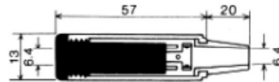

3-CONDUCTOR 1/4" PHONE INLINE JACK
w/shielded handle
STEREO

No.MJ-175AN (6.3φ-3極)

3-CONDUCTOR 1/4" PHONE INLINE JACK
STEREO

No.MJ-117AN (6.3φ-3極)

3-CONDUCTOR 1/4" PHONE INLINE JACK
STEREO

No.MJ-177AN (6.3φ-3極)