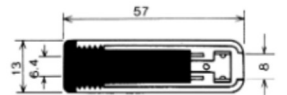

3-CONDUCTOR 1/4" PHONE INLINE JACK
w/shielded handle
STEREO

No.MJ-175AN (6.3φ-3極)

3-CONDUCTOR 1/4" PHONE INLINE JACK
STEREO

No.MJ-117AN (6.3φ-3極)

3-CONDUCTOR 1/4" PHONE INLINE JACK
STEREO

No.MJ-177AN (6.3φ-3極)