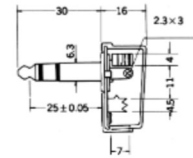

No.MP-128L (6.3φ-3極)

3-CONDUCTOR 1/4" RIGHT ANGLE PHONE PLUG.
STEREO

No.MJ-175MN (6.3φ-3極)

3-CONDUCTOR 1/4" PHONE INLINE JACK
STEREO

No.MJ-117MM (6.3φ-3極)

3-CONDUCTOR 1/4" PHONE INLINE JACK
STEREO

No.MJ-177MSN (6.3φ-3極)