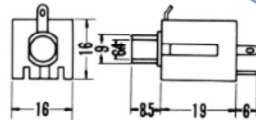

3-CONDUCTOR 1/4" PHONE INLINE JACK
w/shielded handle
STEREO

No.MJ-161M (6.3φ-3極)

3-CONDUCTOR PANEL MOUNT 1/4" PHONE JACK
STEREO

No.MJ-178M (6.3φ-3極)

3-CONDUCTOR PANEL MOUNT 1/4" PHONE JACK
STEREO

No.MJ-187 (6.3φ-3極)

3-CONDUCTOR OPEN CIRCUIT JACK
STEREO

No.MJ-189 (6.3φ-3極)

3-CONDUCTOR PANEL MOUNT 1/4" PHONE JACK
STEREO

No.MJ-187LP (6.3φ-3極)

3-CONDUCTOR PANEL MOUNT 1/4" PHONE JACK
W/ISOLATED BUSHING (パネル絶縁タイプ)
STEREO

No.MJ-189LP (6.3φ-3極)