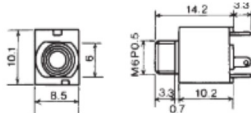

PANEL MOUNT MINIATURE JACK
STEREO

No. MJ-074N (3.5 φ-3極)

PANEL MOUNT MINIATURE JACK
STEREO

No. MJ-074N0 (3.5 φ-3極)

3-CONDUCTOR MINIATURE JACK FOR P.C.B
WITHOUT SCREW THREAD
STEREO

MJ-074N

No. MJ-082 (3.5 φ-3極)