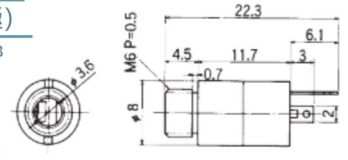

No. MJ-074N0 (3.5 φ-3極)

3-CONDUCTOR MINIATURE JACK FOR P.C.B
WITHOUT SCREW THREAD
STEREO

MJ-074N