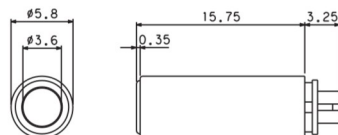

No. MP-435LN (3.5 φ-4極)

4-CONDUCTOR MINIATURE RIGHT ANGLE PLUG

No. MJ-064 (3.5 φ-4極)

MINIATURE INLINE JACK

φ A	φ 4	MJ-064
	φ 5	MJ-064/5

No. MC-4350 (3.5 φ-4極)

4-CONDUCTOR MINIATURE PLUG WITH 1.8M LONG CABLE

No. M03-A01B0 (3.5 φ-4極)

No. M03-A01C0 (3.5 φ-4極)

MINIATURE INLINE JACK FOR MOLDING
4-CONDUCTOR

No. MC-4350L (3.5 φ-4極)

MINIATURE RIGHT ANGLE PLUG WITH 1.8M LONG CABLE
4-CONDUCTOR

Marushin electric mfg. co., ltd