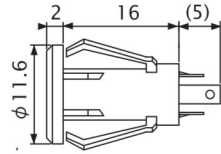

AUDIO PHONE PLUGS & JACKS

3-CONDUCTOR MINIATURE JACKS

φ 3.5 - 3極小形単頭ジャック

No. MJ-073SP (3.5 φ-3極)

SNAP-IN MOUNT MINIATURE JACK
STEREO