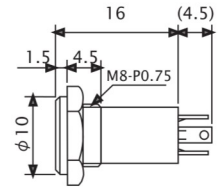

No. MJ-073H (3.5 φ-3極)

PANEL MOUNT MINIATURE JACK
STEREO