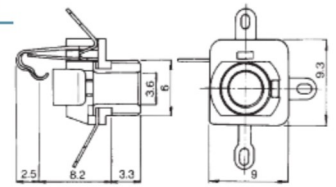

PANEL MOUNT MINIATURE JACK
STEREO

No. MJ-074N (3.5 φ-3極)

PANEL MOUNT MINIATURE JACK
STEREO

No. MJ-074N0 (3.5 φ-3極)

3-CONDUCTOR MINIATURE JACK FOR P.C.B
WITHOUT SCREW THREAD
STEREO

MJ-074N

No. MJ-082 (3.5 φ-3極)

No. MJ-083 (3.5 φ-3極)

PANEL MOUNT MINIATURE JACK
STEREO

MJ-083

4-CONDUCTOR MINIATURE PLUGS & JACKS

φ 3.5 - 4極小形単頭プラグ・ジャック

No. MP-435 (3.5 φ-4極)

4-CONDUCTOR MINIATURE PLUG

φ A	φ 4	MP-435
	φ 5	MP-435/5

No. MP-435LN (3.5 φ-4極)

4-CONDUCTOR MINIATURE RIGHT ANGLE PLUG

No. MJ-064 (3.5 φ-4極)

MINIATURE INLINE JACK

φ A	φ 4	MJ-064
	φ 5	MJ-064/5

No. MC-4350 (3.5 φ-4極)

4-CONDUCTOR MINIATURE PLUG WITH 1.8M LONG CABLE

No. M03-A01B0 (3.5 φ-4極)

No. M03-A01C0 (3.5 φ-4極)

MINIATURE INLINE JACK FOR MOLDING
4-CONDUCTOR

No. MC-4350L (3.5 φ-4極)

MINIATURE RIGHT ANGLE PLUG WITH 1.8M LONG CABLE
4-CONDUCTOR

Marushin electric mfg. co., ltd